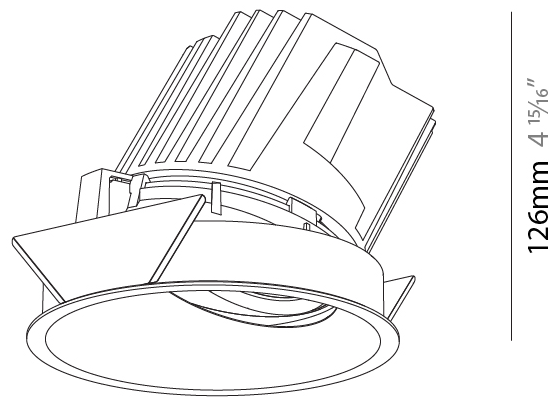

OPTICAL

Reflector°: 10
 Adjustability: Fixed

RATINGS AND CERTIFICATIONS

Certified By: Certified for North American Standards
 IP rating: IP20

Ø 125mm 4 15/16"

Ø 139mm 5 1/2"

BIONIQ ROUND WALLWASH RECESSED

A35344-