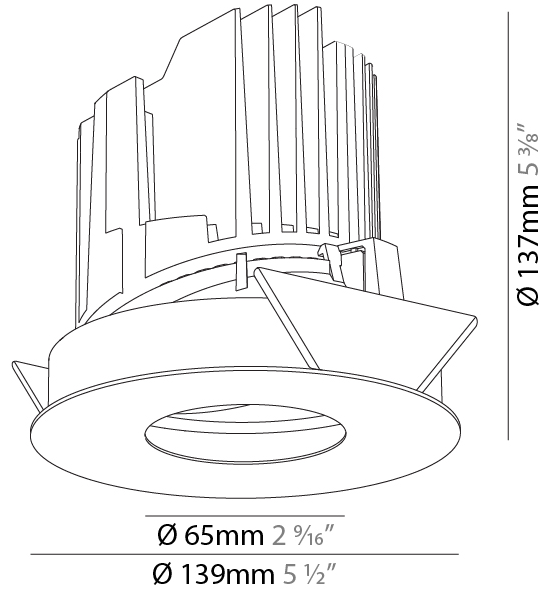

GENERAL

Series: Bioniq
 Subseries: Bioniq Round Adjustable
 Brand: Prolicht
 Division: Architectural
 Mounting Type: Recessed
 Mounting Location: Ceiling
 Subcategory: Downlight

PHYSICAL

Shape: Round
 Diameter (mm): 139
 Diameter (in): 5 1/2
 Height (mm): 137
 Height (in): 5 3/8
 Ceiling Thickness (mm): 10 / 12.5 / 15
 Ceiling Thickness (in): 3/8 or 1/2 or 9/16
 Min. Recessing Depth (mm): 150
 Min. Recessing Depth (in): 5 7/8
 Light Distribution: Adjustable / Downlight
 Weight (kg): 0.805
 Weight (lbs): 1.77
 Fixture Finish: SSR / BKV / CWI / CRY / HAB / UFT / ITA / RUA / FTG / MYG / LOD / PUS / FRO / FUP / KIA / POP / BLS / SPG / MEY / GOH / GUM / CHC / COM / ABZ / JAG / OBR / MOS / ROR
 Fixture Material: Aluminum Die Cast
 Cut-out Measurements: 130mm / 5 1/8"

GENERAL

Series: Bioniq
 Subseries: Bioniq Round Pinhole
 Brand: Prolicht
 Division: Architectural
 Mounting Type: Recessed
 Mounting Location: Ceiling
 Subcategory: Downlight

PHYSICAL

Shape: Round
 Diameter (mm): 139
 Diameter (in): 5 1/2
 Height (mm): 126
 Height (in): 4 15/16
 Ceiling Thickness (mm): 10 / 12.5 / 15
 Ceiling Thickness (in): 3/8 or 1/2 or 9/16
 Min. Recessing Depth (mm): 140
 Min. Recessing Depth (in): 5 1/2
 Light Distribution: Adjustable / Downlight
 Weight (kg): 0.86
 Weight (lbs): 1.9
 Fixture Finish: SSR / BKV / CWI / CRY / HAB / UFT / ITA / RUA / FTG / MYG / LOD / PUS / FRO / FUP / KIA / POP / BLS / SPG / MEY / GOH / GUM / CHC / COM / ABZ / JAG / OBR / MOS / ROR
 Fixture Material: Aluminum Die Cast
 Cut-out Measurements: 130mm / 5 1/8"

OPTICAL

Reflector°: 10
 Adjustability: Rotational 355°; Tilt 30°

RATINGS AND CERTIFICATIONS

Certified By: Certified for North American Standards
 IP rating: IP20

130mm 5 1/8"	150mm 5 7/8"	10 15mm 3/8" 9/16"	30°	355°	