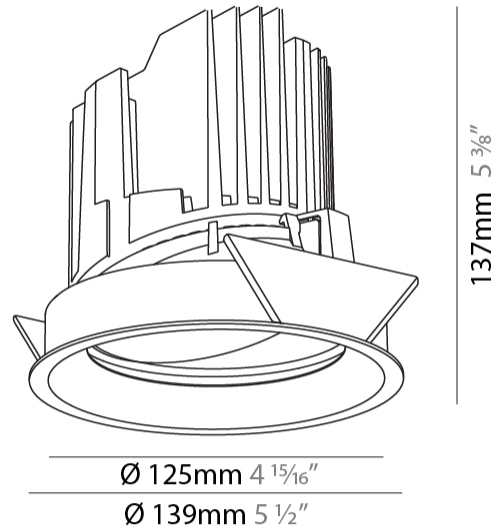

GENERAL

Series: Bioniq
 Subseries: Bioniq Round Adjustable
 Brand: Prolicht
 Division: Architectural
 Mounting Type: Recessed
 Mounting Location: Ceiling
 Subcategory: Downlight

PHYSICAL

Shape: Round
 Diameter (mm): 139
 Diameter (in): 5 1/2
 Height (mm): 137
 Height (in): 5 3/8
 Ceiling Thickness (mm): 10 / 12.5 / 15
 Ceiling Thickness (in): 3/8 or 1/2 or 9/16
 Min. Recessing Depth (mm): 150
 Min. Recessing Depth (in): 5 7/8
 Light Distribution: Adjustable / Downlight
 Weight (kg): 0.805
 Weight (lbs): 1.77
 Fixture Finish: SSR / BKV / CWI / CRY / HAB / UFT / ITA / RUA / FTG / MYG / LOD / PUS / FRO / FUP / KIA / POP / BLS / SPG / MEY / GOH / GUM / CHC / COM / ABZ / JAG / OBR / MOS / ROR
 Fixture Material: Aluminum Die Cast
 Cut-out Measurements: 130mm / 5 1/8"

LED

Number of LEDs: 1
 Color Temperature (°K): 2700 / 3000 / 3500 / 4000
 Max. Delivered Lumen (lm): 870 / 970 / 1039 / 1060
 Nominal Lumen (lm): 960 / 1070 / 1156 / 1180
 CRI: >90 CRI
 Efficiency (%): 0.905
 Lamp Life (hrs): 50000

OPTICAL

Reflector°: 10
 Optic°: Lens Pack - No Lens
 Adjustability: Rotational 355°; Tilt 30°

RATINGS AND CERTIFICATIONS

Certified By: CSA Certified to UL and CSA Standards
 IP rating: IP20

130mm 5 1/8"
 150mm 5 7/8"
 10 | 15mm 3/8" | 9/16"
 30°
 355°